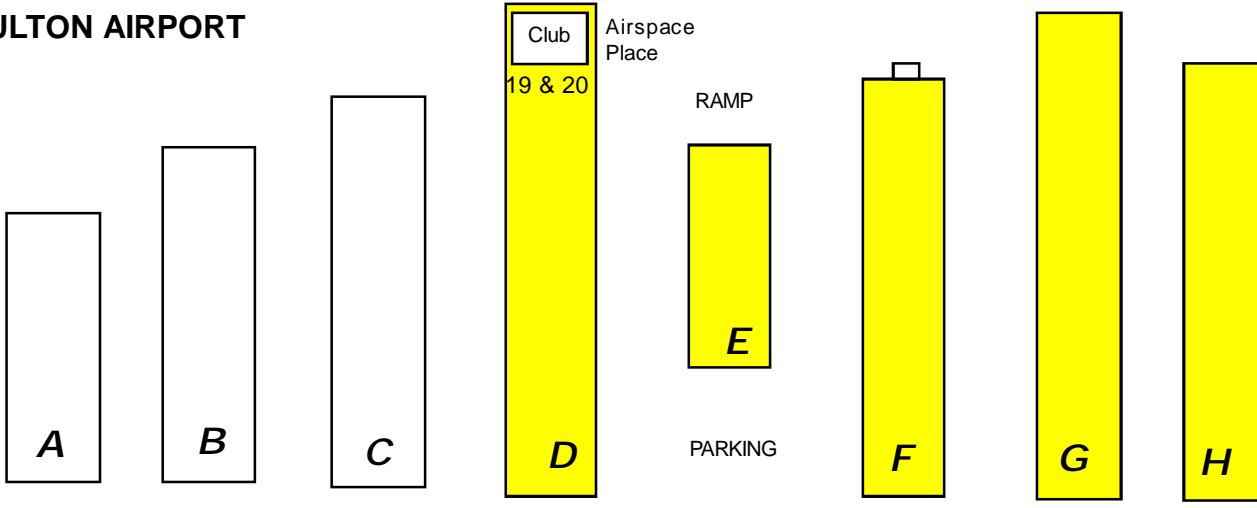

AKRON-FULTON AIRPORT

Airport FBO (not us)

Goodyear Hdqtrs

Innovation Way Exit

I-76

I-77

I-76

I-77

Directions to Akron-Fulton Airport

From the North
South on Rt. 8, East on I-76, exit Innovation Way. Exit the round-about south on Seiberling. Cross Triplett. Go straight ahead thru the traffic light to the directional green signs pointing to the T-hangars.

From the South:
I-77 north, Exit 224 East, Exit Kelly Ave and turn left. Go 1.5 mile north and turn right on Triplett. Turn right at bottom of hill onto Glasier Parkway.

Rt. 8